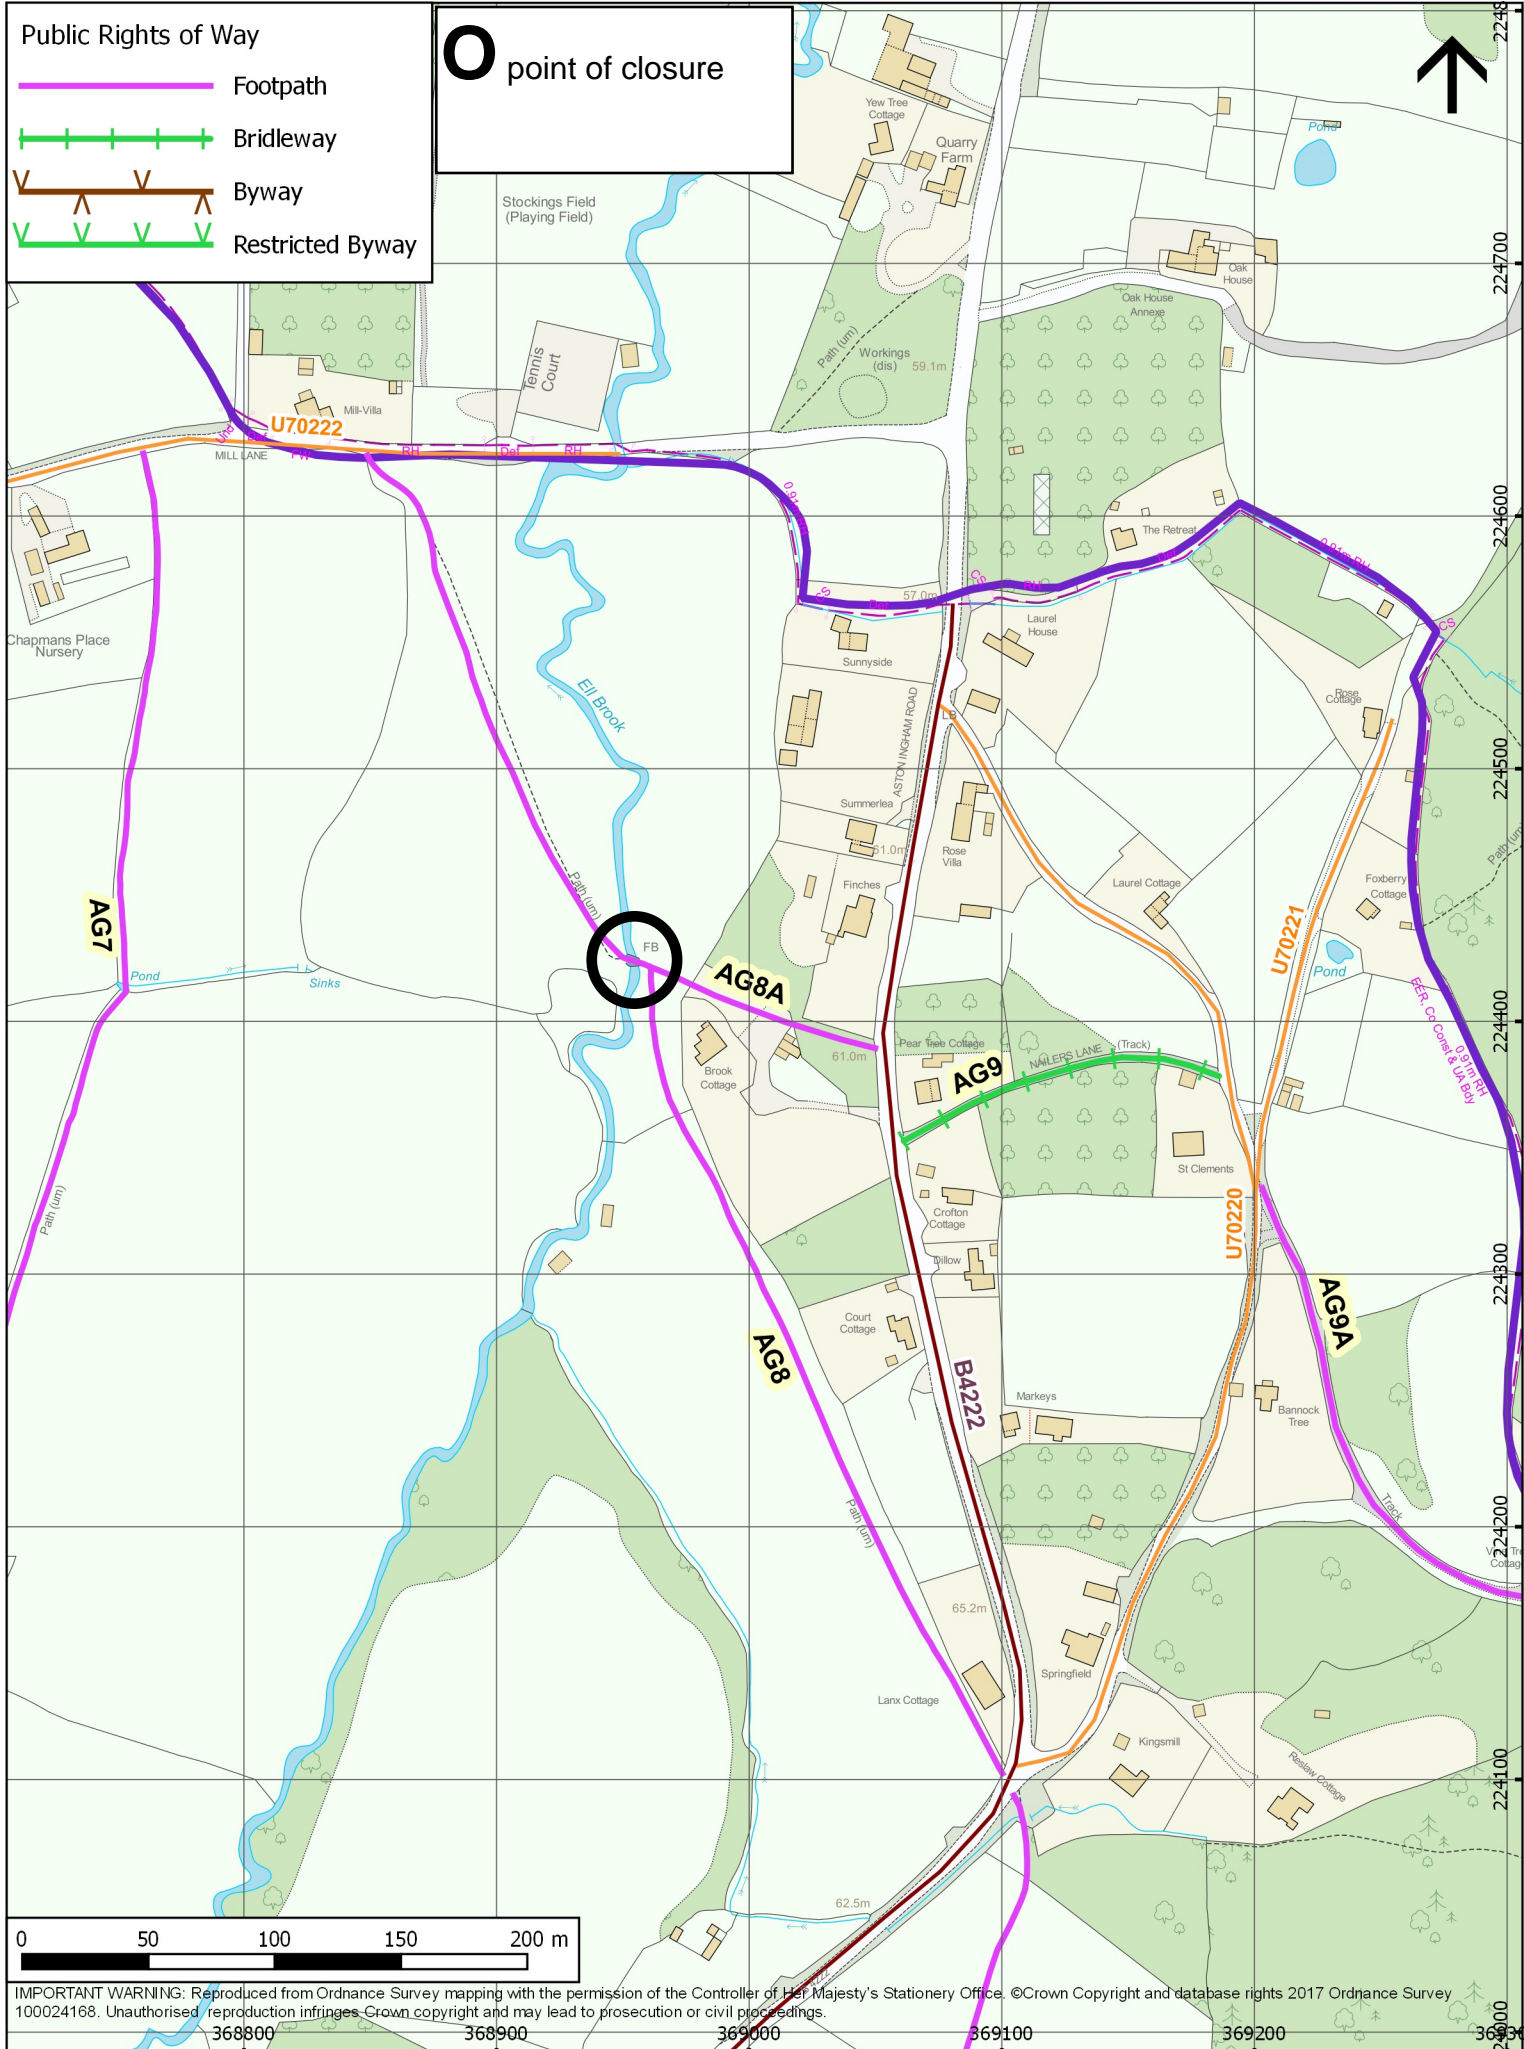

Public Rights of Way

-  Footpath
-  Bridleway
-  Byway
-  Restricted Byway

 point of closure

IMPORTANT WARNING: Reproduced from Ordnance Survey mapping with the permission of the Controller of Her Majesty's Stationery Office. ©Crown Copyright and database rights 2017 Ordnance Survey 100024168. Unauthorised reproduction infringes Crown copyright and may lead to prosecution or civil proceedings.

<p>Temporary Closure Public Footpath AG8</p>	<p>SCALE: 1:3,000 DATE: 28/11/2019 PROJECT</p>	<p>Balfour Beatty Living Places Unit 3 Thorn Business Park Rotherwas Hereford HR2 6JT</p>	 <p>Working for Herefordshire</p>
---	--	---	--